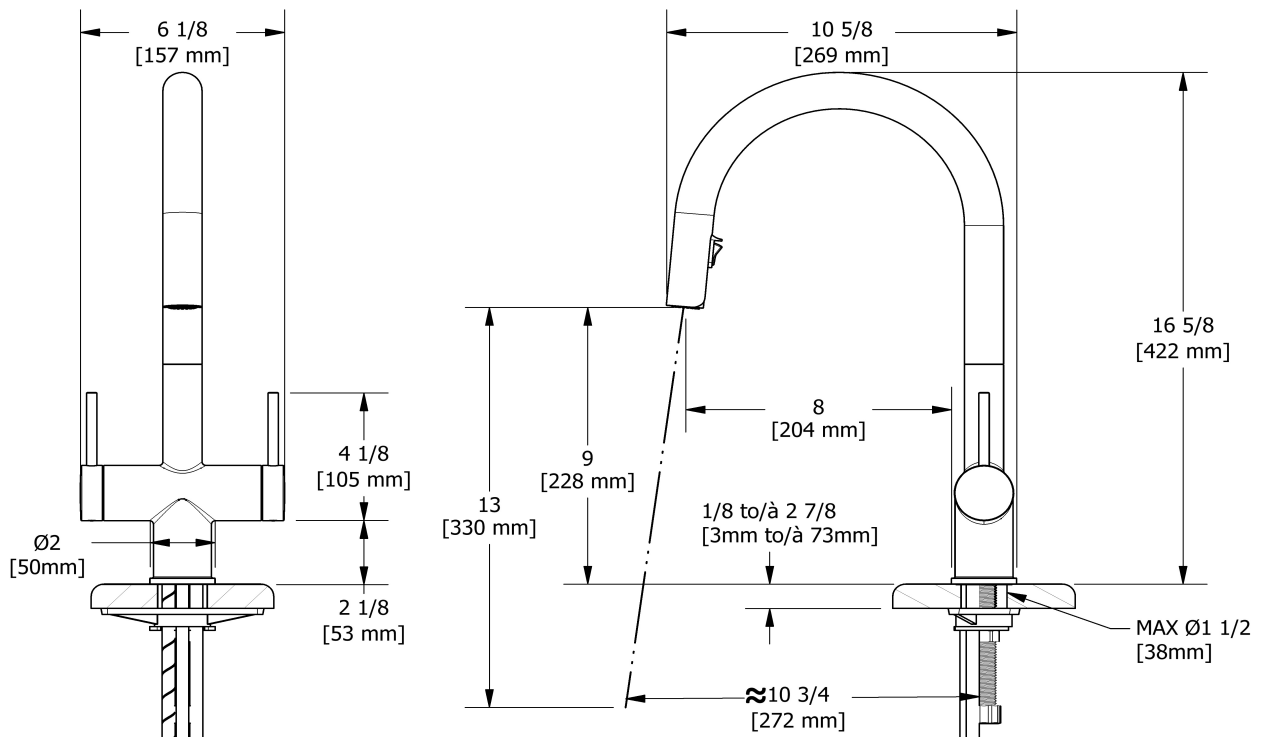

Sizes, models and finishes may differ from thoses presented.

Warranty

This **Riobel Inc.** product you have purchased carries a Limited Lifetime Warranty on the chrome, PVD finish, blacks and all working parts and is guaranteed from the initial purchase date against all manufacturing defects. All other finishes, including plastic components, are guaranteed for one year. All electric and/or electronic parts are covered by a 5-year limited warranty.

Customer Service

Ontario, West Canada : 888-287-5354 Quebec, Maritimes, United States : 866-473-8442

2020.11.23